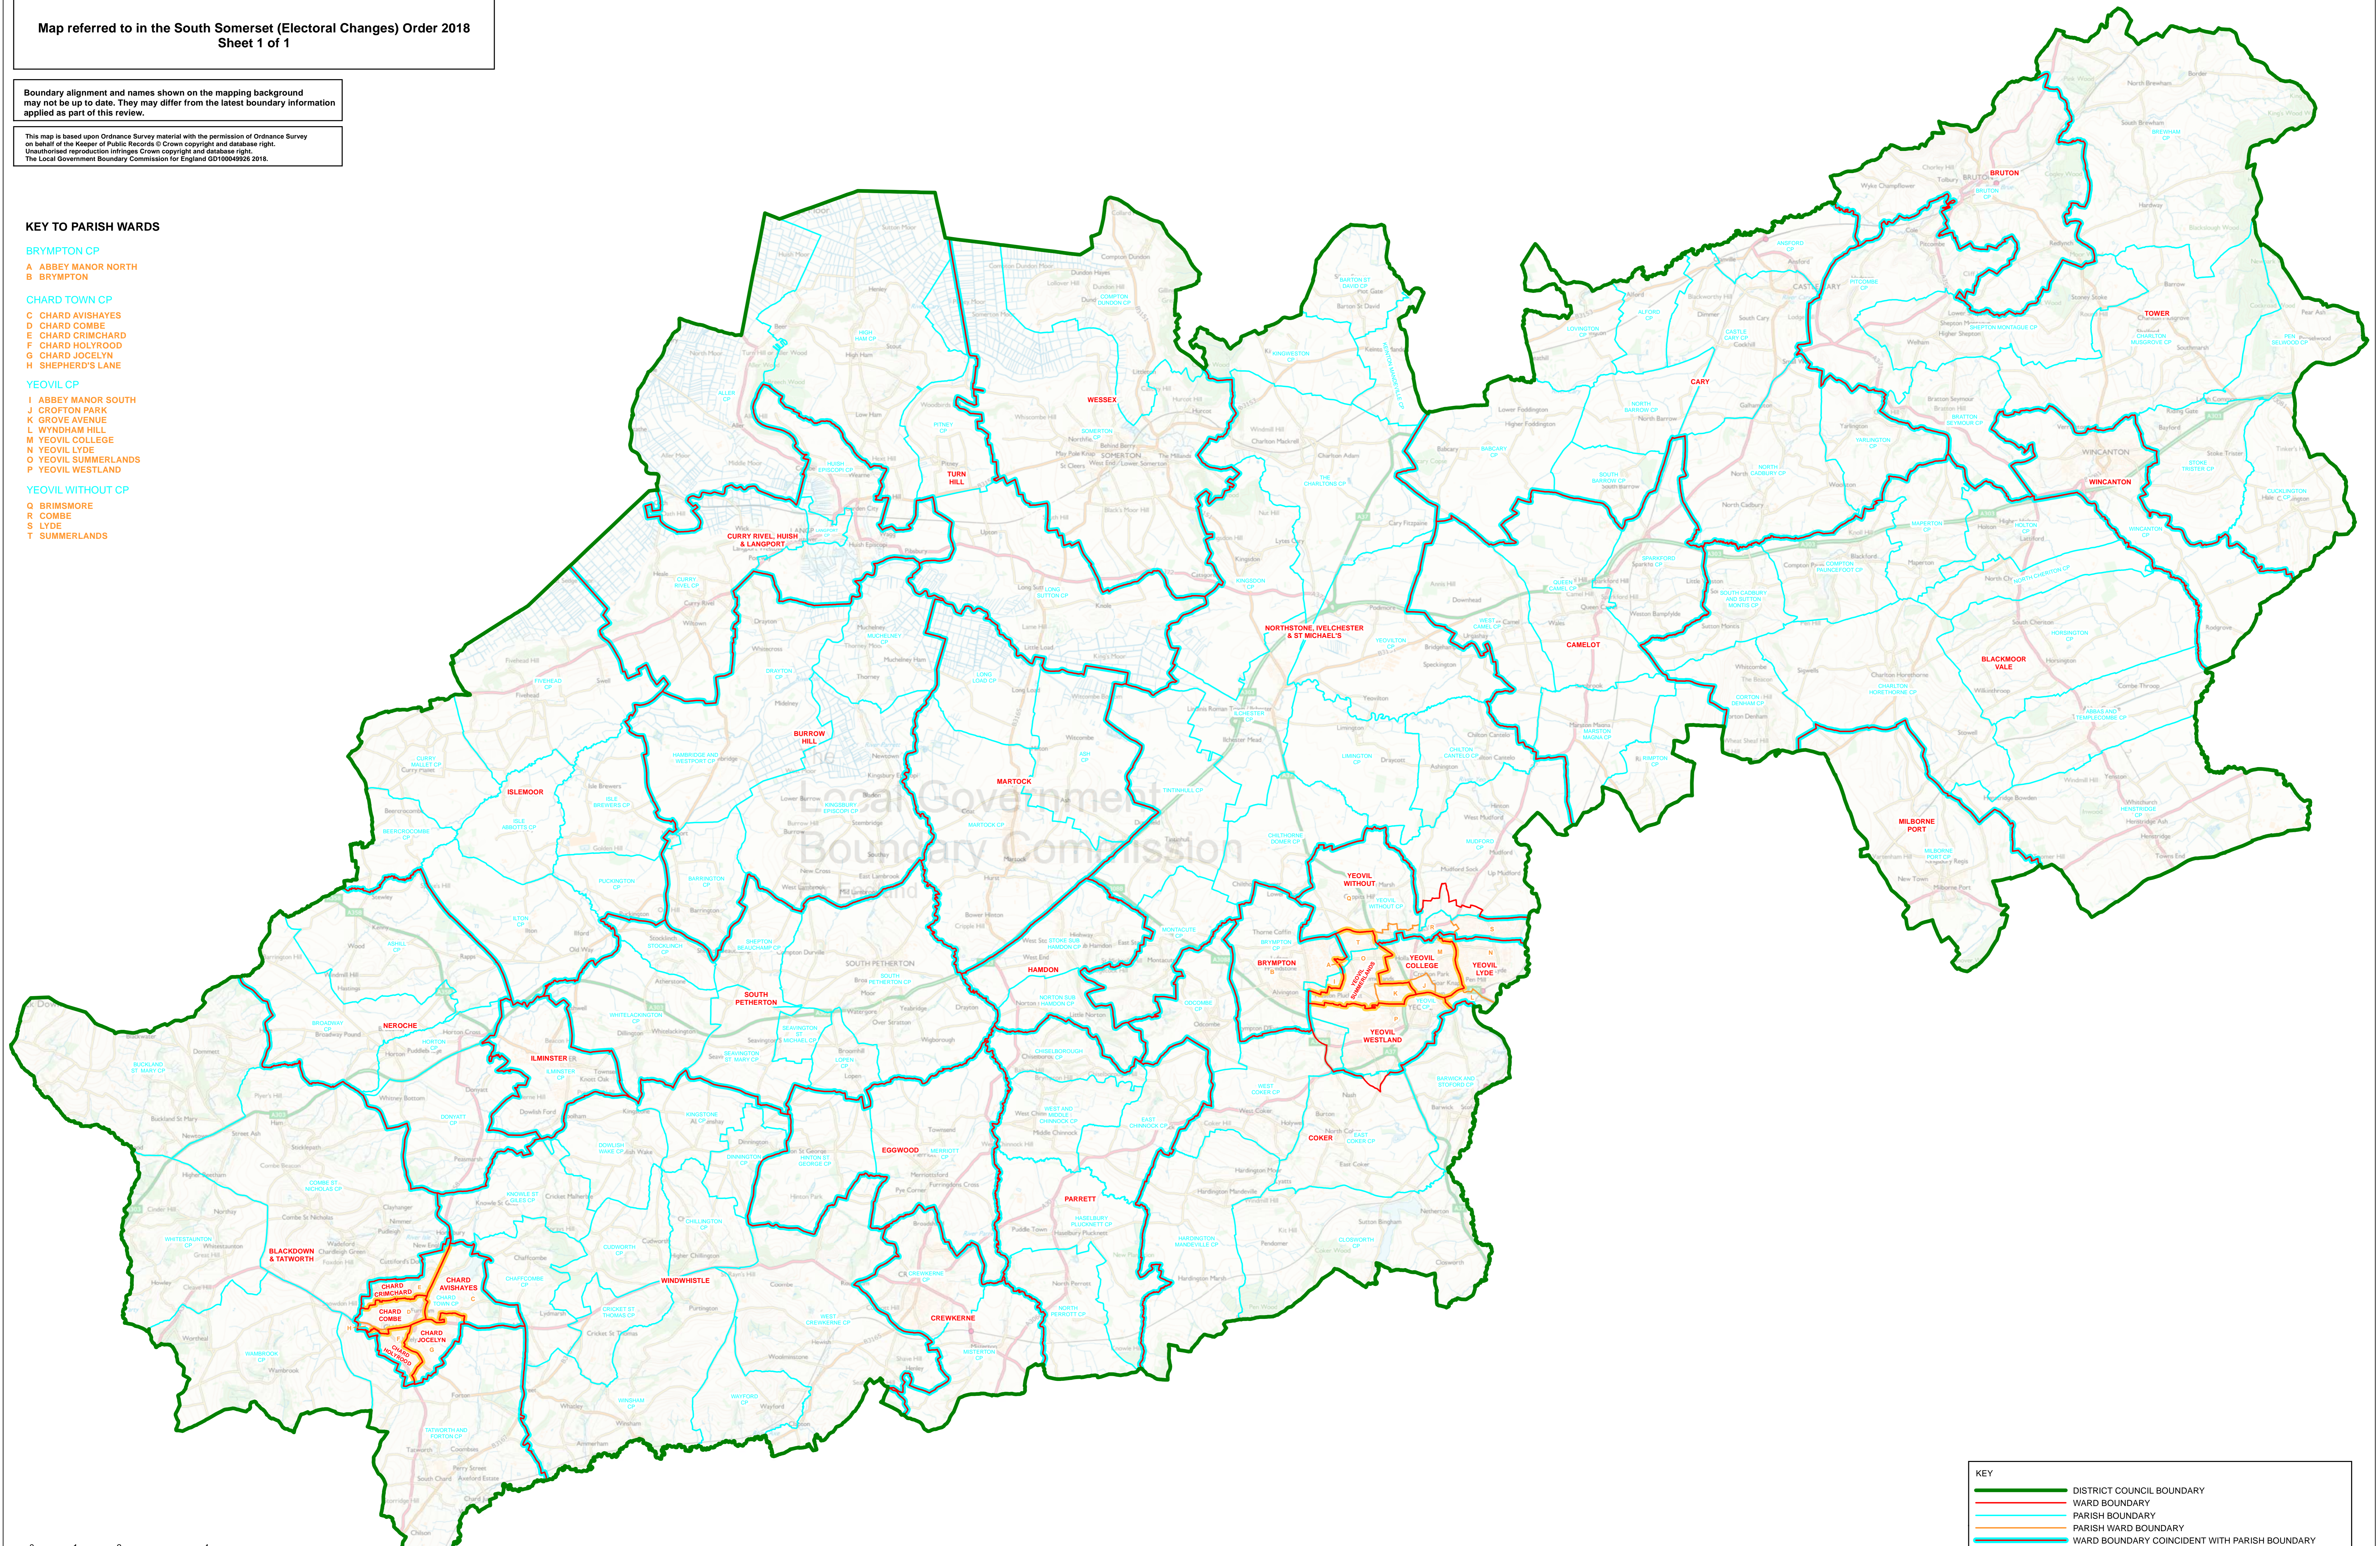

Map referred to in the South Somerset (Electoral Changes) Order 2018
Sheet 1 of 1

KEY TO PARISH WARDS

- BRYMPTON CP
- A ABBEY MANOR NORTH
- B BRYMPTON
- CHARD TOWN CP
- C CHARD AVISHAYES
- D CHARD COMBE
- E CHARD CRIMCHARD
- F CHARD HOLYROOD
- G CHARD JOCELYN
- H SHEPHERD'S LANE
- YEovil CP
- I ABBEY MANOR SOUTH
- J CROFTON PARK
- K GROVE AVENUE
- L WYNDHAM HILL
- M YEovil COLLEGE
- N YEovil LYDE
- O YEovil SUMMERLANDS
- P YEovil WESTLAND
- YEovil WITHOUT CP
- Q BRIMSORE
- R COMBE
- S LYDE
- T SUMMERLANDS

KEY	
	DISTRICT COUNCIL BOUNDARY
	WARD BOUNDARY
	PARISH BOUNDARY
	PARISH WARD BOUNDARY
	WARD BOUNDARY COINCIDENT WITH PARISH BOUNDARY
	WARD BOUNDARY COINCIDENT WITH PARISH WARD BOUNDARY
	CAMELOT WARD NAME
	CASTLE CARY CP PARISH NAME